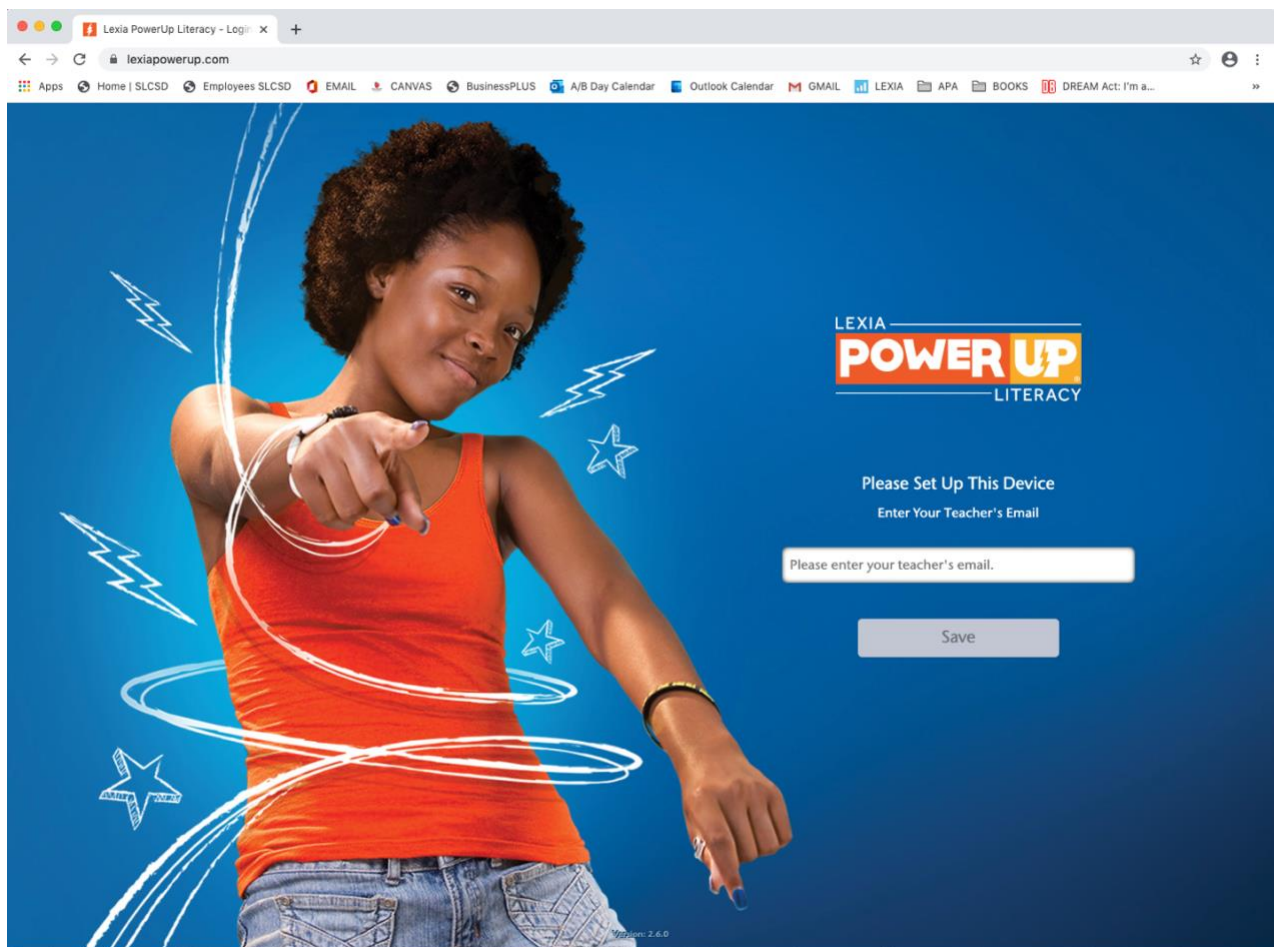

How to Log On to LEXIA from Home

If you do not have a computer or internet at home, please let Mrs. Davis know, and speak with your mentor teacher about checking a laptop out for using at home.

Mrs. Davis' cell (801) 750-6789

This will NOT work on your phone.

DIRECTIONS:

Step 1: Go to www.lexiapowerup.com