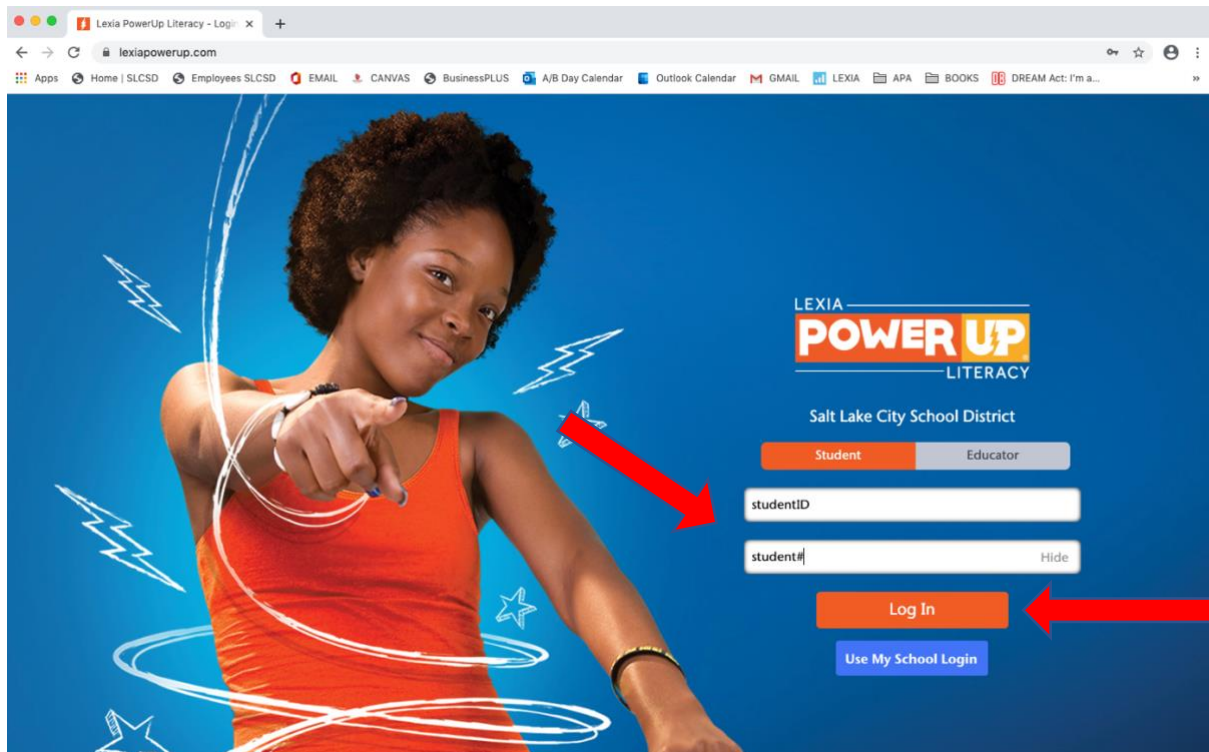

This will NOT work on your phone.

DIRECTIONS:

Step 1: Go to www.lexiapowerup.com

Step 2: Enter Mrs. Davis' email address: elena.davis@slcschools.org

Step 3: Enter the following:
Username: Your Student Initials and ID number
Password: Your Student ID number

Step 4: Click on the Log In button and start doing your LEXIA minutes!!