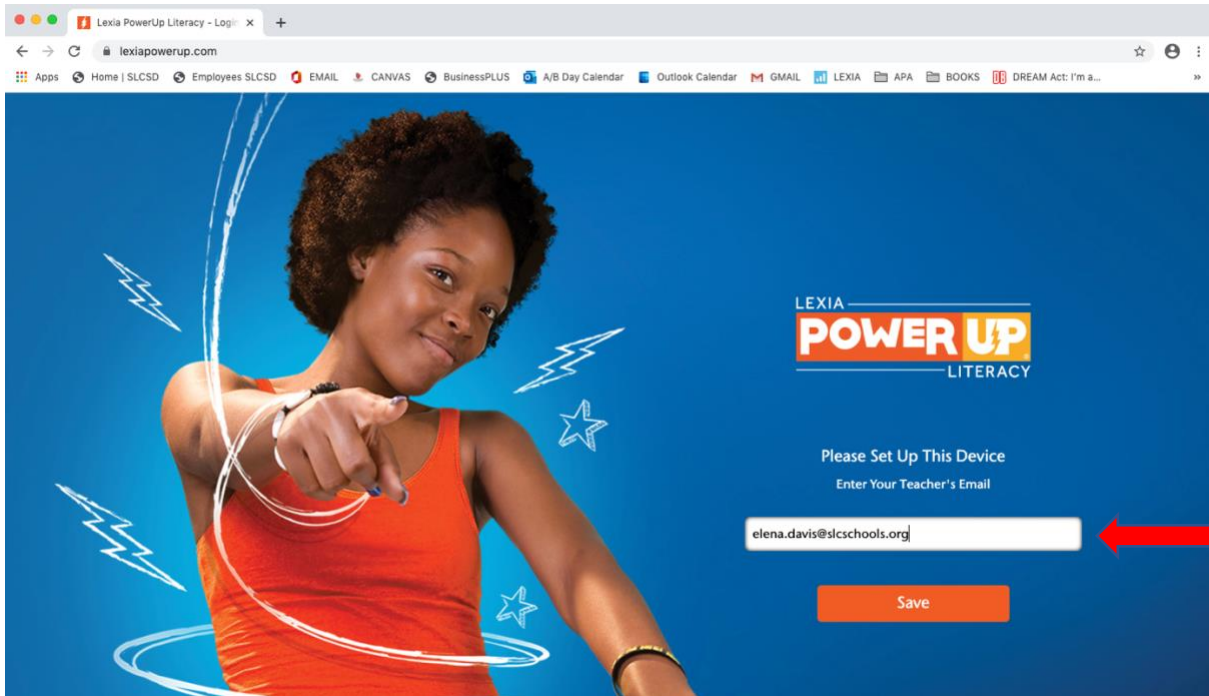

How to Log On to LEXIA from Home

If you do not have a computer or internet at home, please let Mrs. Davis know, and speak with your mentor teacher about checking a laptop out for using at home.

Mrs. Davis' cell (801) 750-6789

This will NOT work on your phone.

DIRECTIONS:

Step 1: Go to www.lexiapowerup.com

Step 2: Enter Mrs. Davis' email address: elena.davis@slcschools.org

Step 3: Enter the following:
Username: Your Student Initials and ID number
Password: Your Student ID number